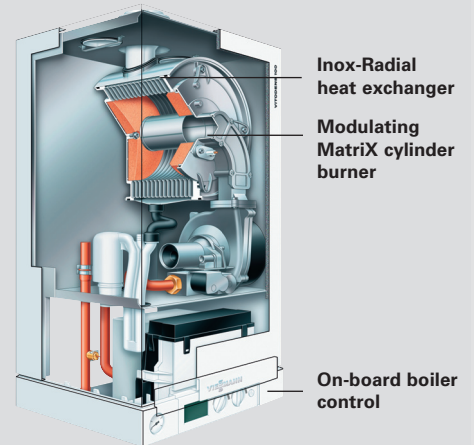

■ **Extremely Quiet Operation;** quieter than most refrigerators.

■ **Compact, Lightweight Design** and zero clearance to combustibles.

Viessmann made stainless steel Inox-Radial heat exchanger

Viessmann made stainless steel Matrix cylinder burner

■ **Built-in Automatic Frost Protection** prevents freeze-up during long shut-off periods.

■ **Limited Lifetime Warranty** in residential applications.

<b>VITODENS 100-W</b>		WB1B	26	35
<b>Rated input range</b>		MBH	37-91	37-118
<b>Total dimensions</b>	Width	inches	15 ¾	15 ¾
	Height	inches	28 ½	28 ½
	Depth	inches	14 ⅞	14 ⅞
<b>Weight</b>		lbs	95	95